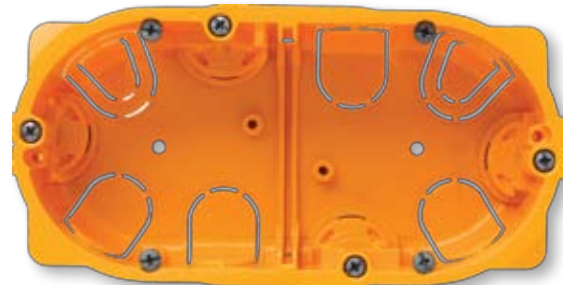

Excel WiFi Access Point and Accessories

CAT NO. **XLP945WEWE, XLP946WEWE, XLP947WEWE, XLP948WEWE, XLP949WEWE & XLP949WB**

XLP946WEWE

XLP949WEWE

XLP949WB

- Reduce cabling - use WiFi access points
- Provides wireless web access for greater flexibility
- Data rate: 54Mbps maximum
- Two options: with or without RJ45 socket on front panel
- Ideal for office installations
- Flush surface mounting with 42mm mounting block
- Recessed mounting with 42mm deep wall box
- XLP945 and 946 include WiFi access point, cover plate and mounting frame with screws

Product codes	
Cat No	Description
XLP945WEWE	Excel WiFi access point with mounting frame and white gloss cover plate
XLP946WEWE	Excel WiFi access point with jack with mounting frame and white gloss cover plate
XLP947WEWE	Excel replacement WiFi cover plate gloss white
XLP948WEWE	Excel replacement WiFi mounting frame
XLP949WEWE	Excel WiFi mounting block
XLP949WB	Excel WiFi wall box

Packaging specifications	
Cat No	Single unit barcode
XLP945WEWE	9321001390268
XLP946WEWE	9321001390282
XLP947WEWE	9321001390305
XLP948WEWE	9321001390329
XLP949WB	9321001390343
XLP949WEWE	9321001390367